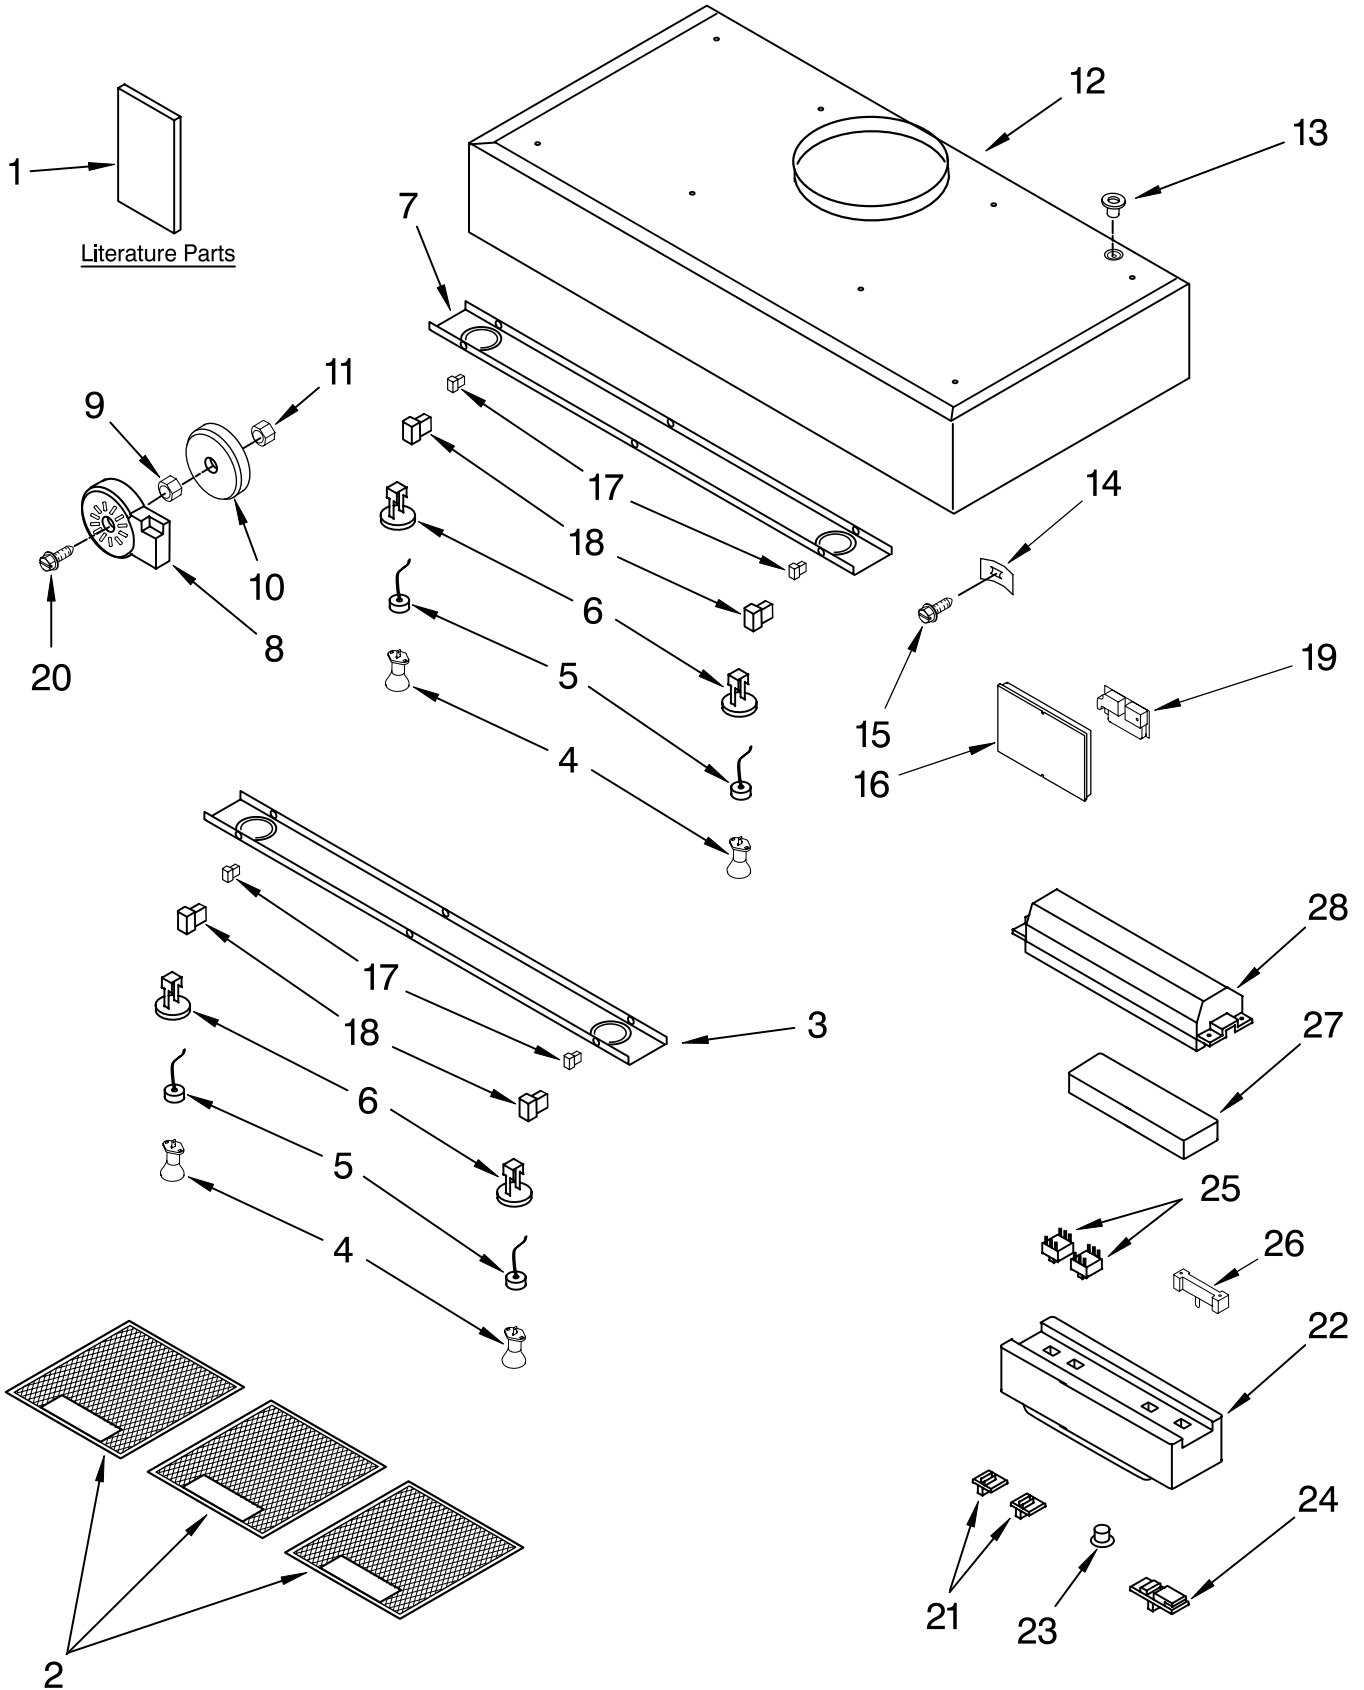

# HOOD & VENTILATION PARTS

48" HOOD LINER

For Model: KHLU182MSS0

(Stainless)

**KitchenAid®**

FOR ORDERING INFORMATION REFER TO PARTS PRICE LIST

# HOOD & VENTILATION PARTS

For Model: KHLU182MSS0

(Stainless)

<b>Illus. No.</b>	<b>Part No.</b>	<b>DESCRIPTION</b>
1		Literature Parts
	LIT 8285495	Instructions, Installation/ Use & Care Guide
	LIT 8190540	Wiring Diagram
2	8190541	Filter, Grease
3	8190543	Support, Light
4	8189593	Bulb, Halogen (6)
5	8190542	Holder, Bulb (6)
6	8189598	Support, Bulb (6)
7	8190544	Support, Light
8	8190545	Blower
9	8190411	Nut
10	8189602	Transformer
11	8190414	Nut
12	8190546	Hoodliner
13	4360147	Relief, Strain
14	4360146	Nut
15	4360006	Screw
16	4360303	Cover, Dist Box
17	4360161	Connector, Male
18	4360162	Connector, Female
19	4360252	Control, Motor
20	8190403	Screw
21	8189618	Button, On/Off
22	8190547	Box, Control
23	4360028	Lens, Light
24	8189620	Button, Mtr Speed
25	8189621	Switch, On/Off
26	8190548	Switch, Mtr Speed
27	8189623	Support
28	8189624	Cover, Switch